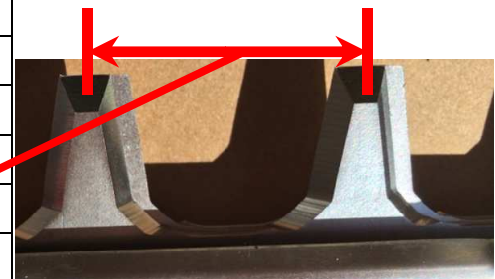

### CHARACTERISTICS

- 700MM BLADE LENGTH AND 3.5KG WEIGHT ENABLE GREAT MOBILITY.
- BACKPACK ENGINE EASES OPERATORS STRESS ON ARMS.
- 35MM PITCH BLADES CAN PRUNE BRANCHES AS THICK AS 10MM DIAMETER

### SPECIFICATION

NAME	ONE MAN PRUNING ATTACHMENT
MODEL	AM-5A
LENGTH	1047 MM
WIDTH	217 MM
HEIGHT	233 MM
BLADE LENGTH	731 MM
CUTTING WIDTH	693 MM
WEIGHT	3.5 KG
TOOTH PITCH	35 MM

BACKPACK ENGINE  
AM26EZ + FLEXIBLE SHAFT  
(NOT INCKUED IN THIS  
UNIT)